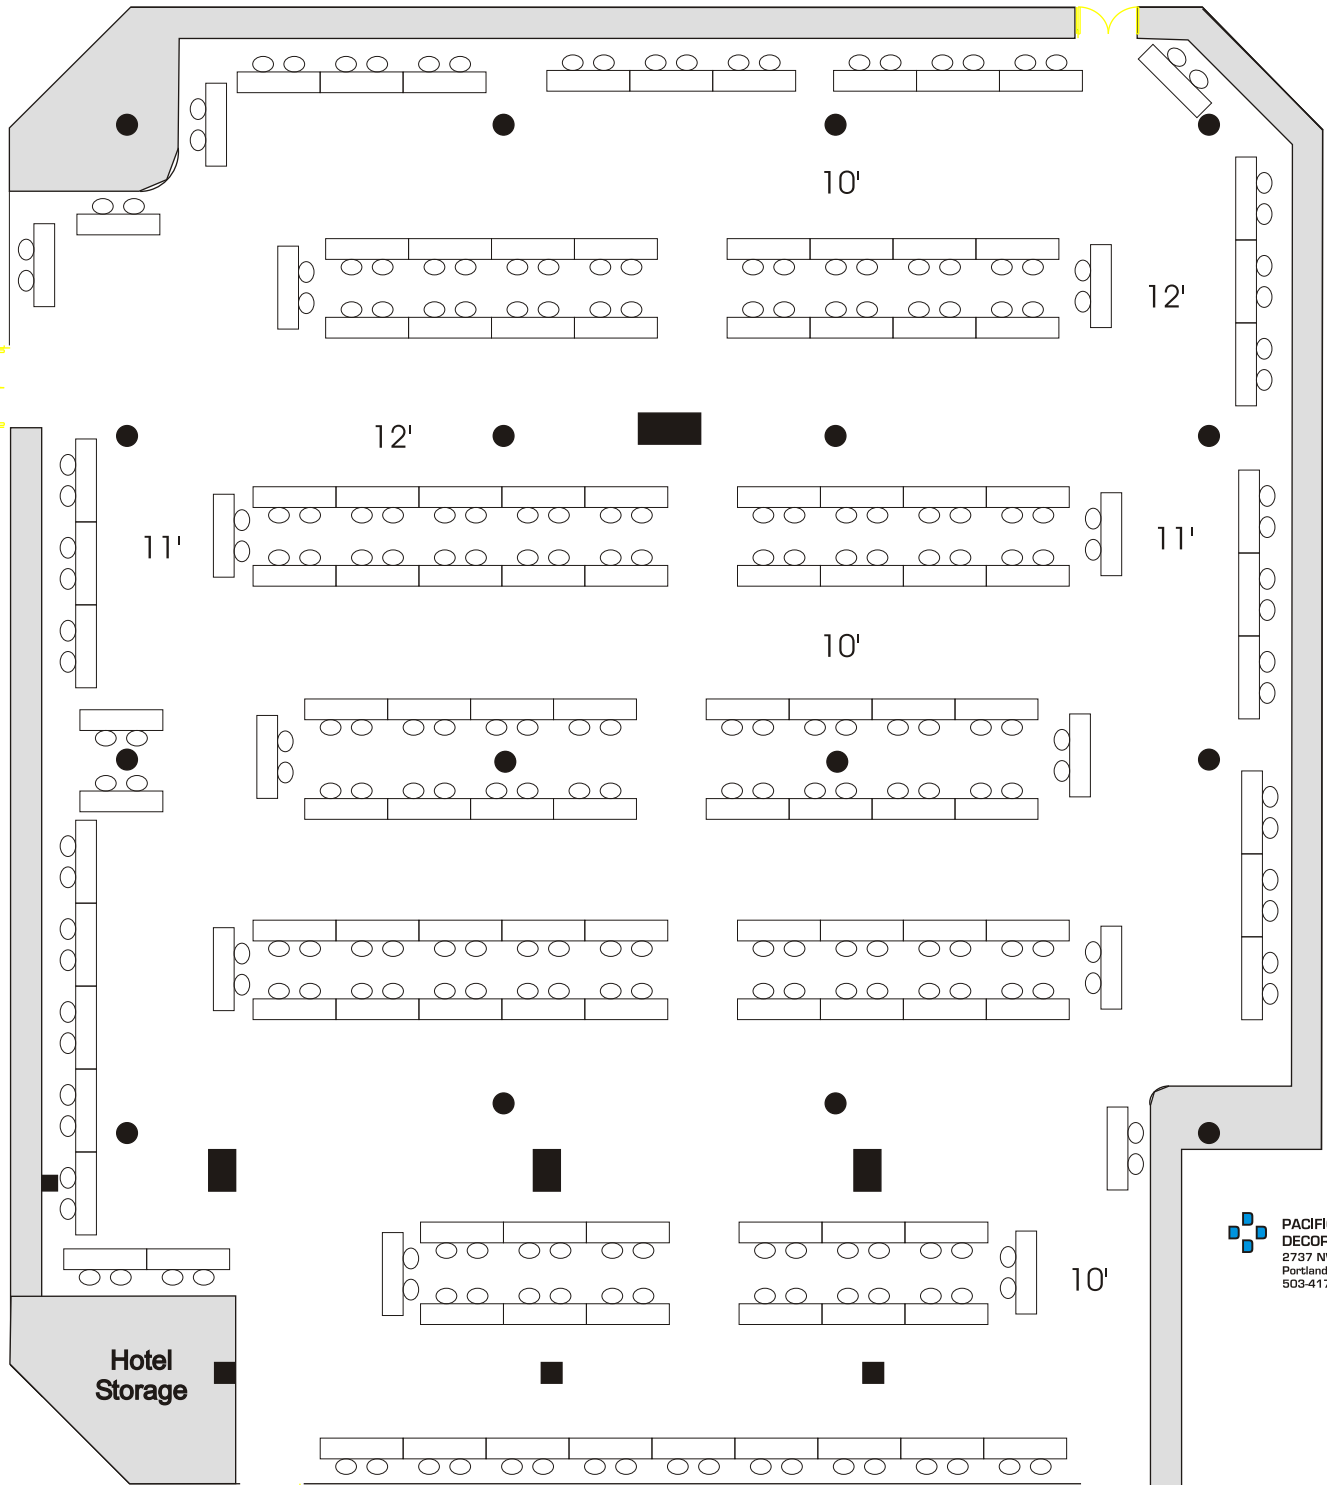

Entrance

Hotel Storage

Parking Lot

Parking Lot

PACIFIC EXPOSITION
DECORATING COMPANY
2737 NW Nela Street
Portland OR 97210
503-417-8000